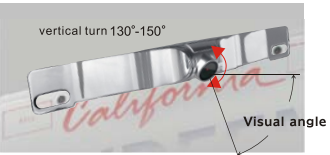

Get the Most Out of Your Rydeen Navigation Mirror by Adding a Back-Up Camera

Rydeen offers a wide range of add-on cameras to fit any vehicle. Each is weatherproof and works great even in low-light conditions. Talk to your installation professional about which camera is right for you.

License Plate-Mounted Cameras

PD500-150S